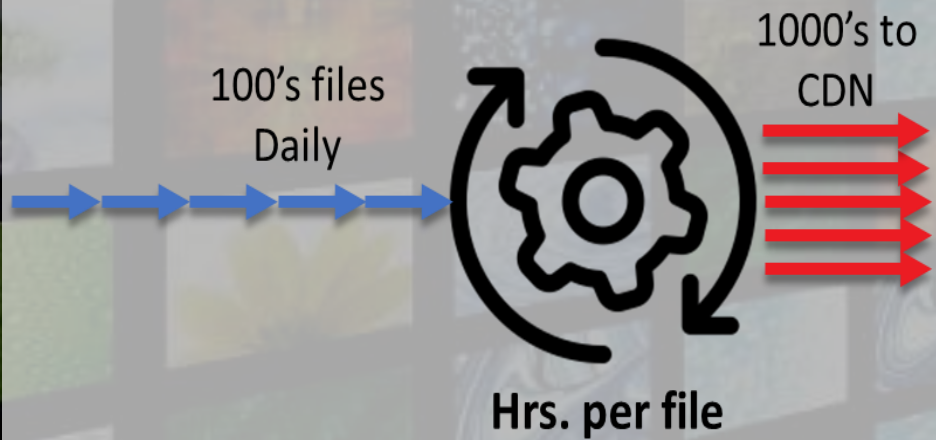

Live Applications Are More Expensive

VOD vs. UGC (Live)

NETFLIX

twitch