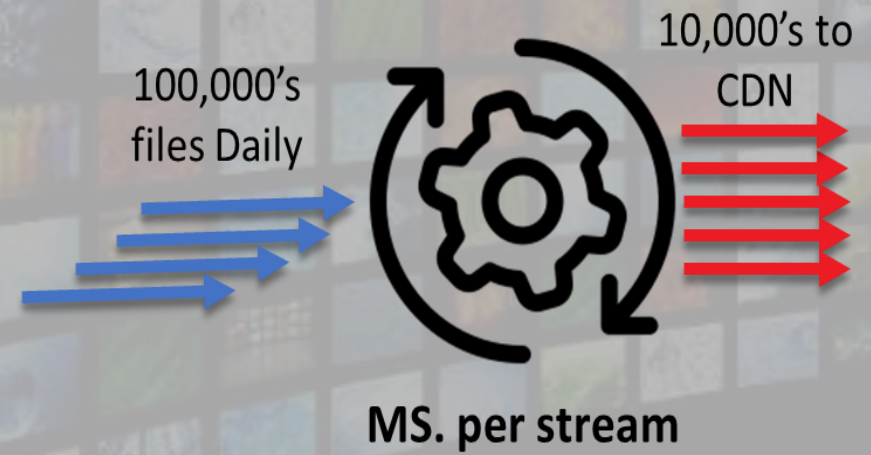

Live Applications Are More Expensive

VOD vs. UGC (Live)

NETFLIX

twitch