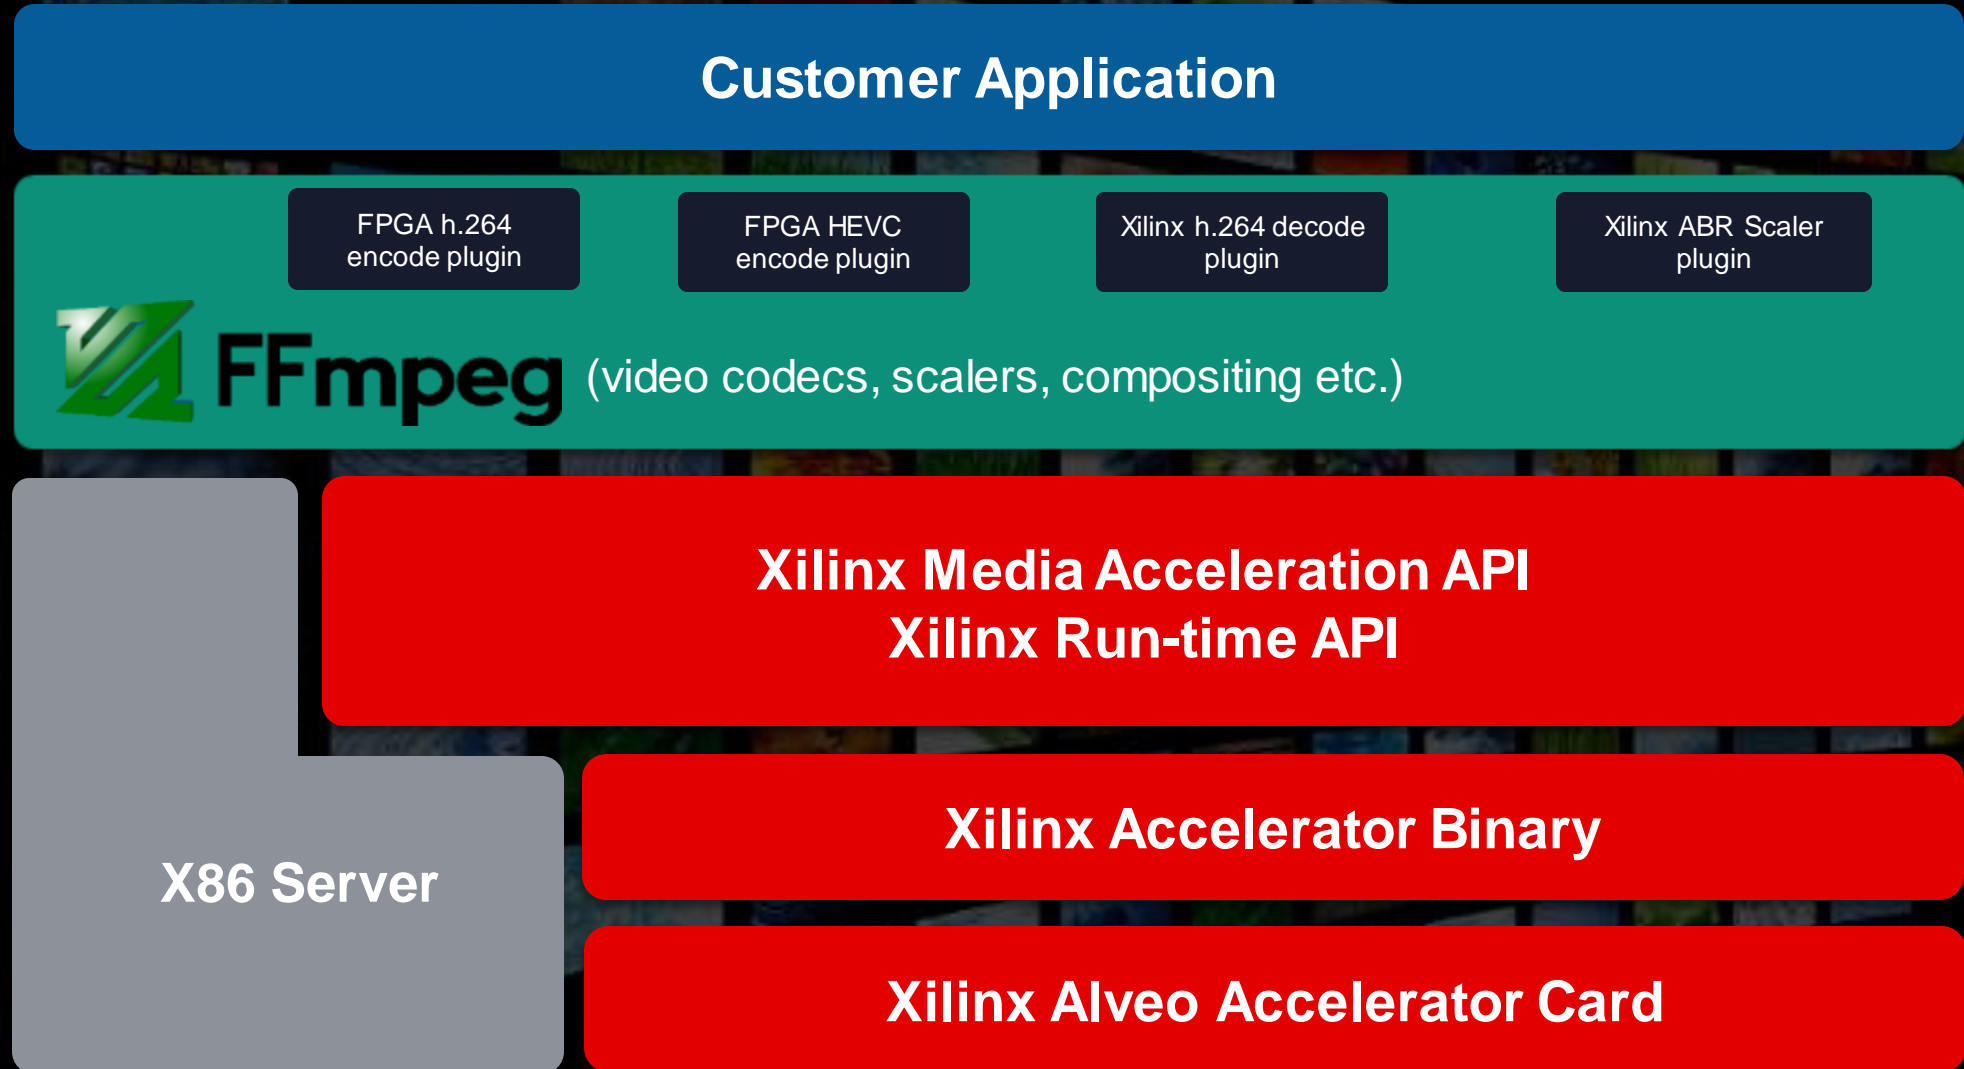

Xilinx FFmpeg Integration